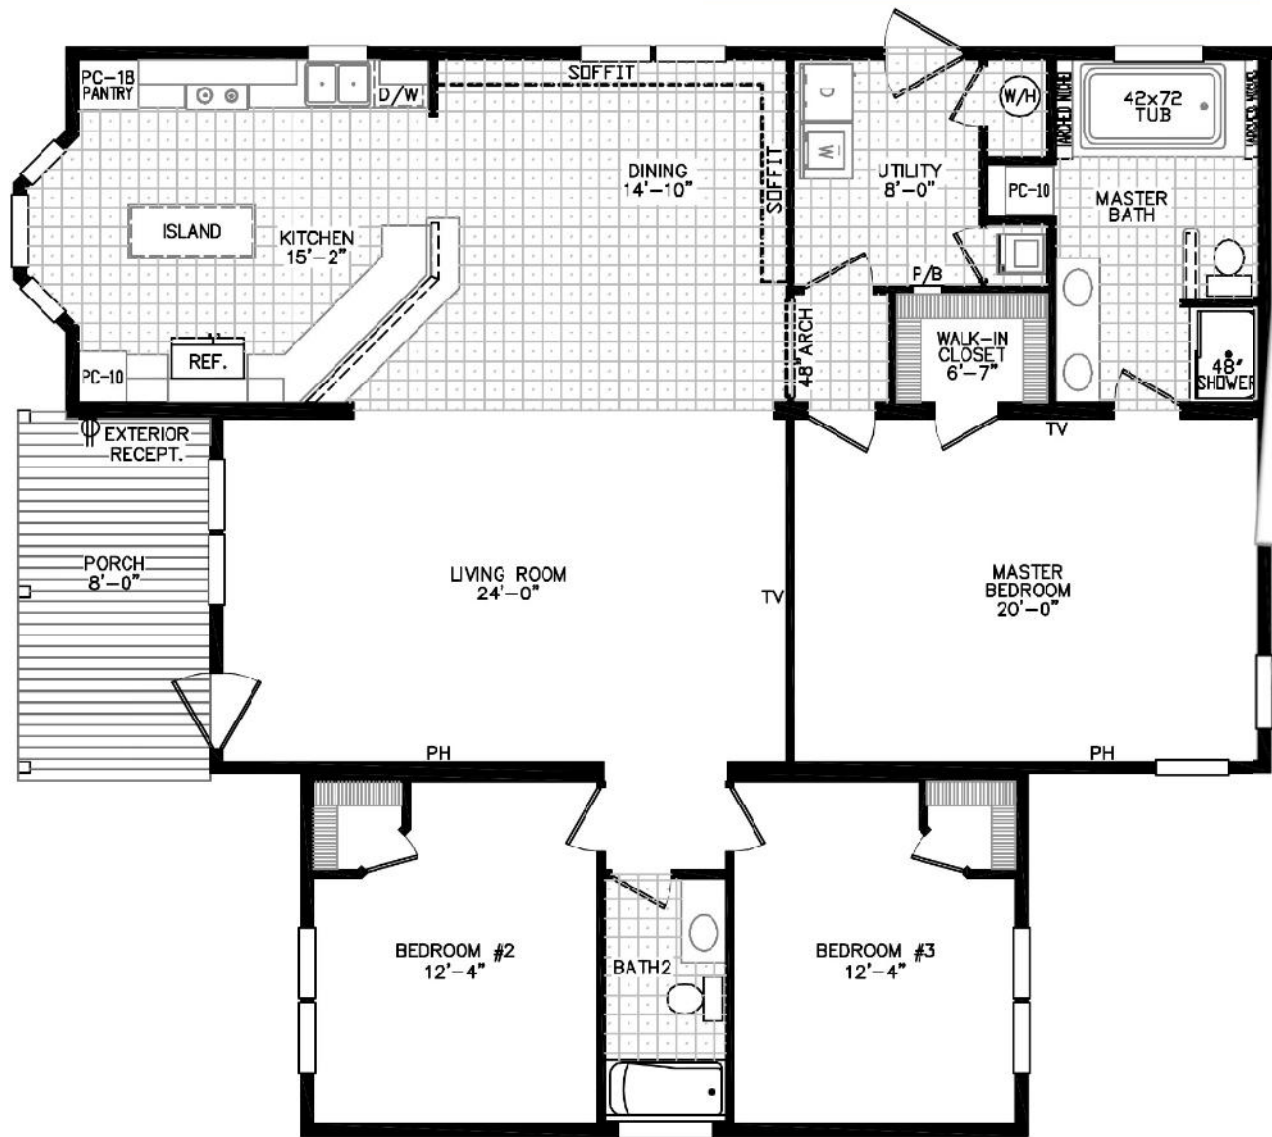

The Scarlett FR3017-56-3-47

3 Bedrooms | 2 Baths | 1,996 Square Feet

Disclaimer: Model information listed, including dimensions, floor covering areas, elevations and features are all subject to change without notice or obligation. Square footage and other dimensions are approximations. Exterior images are artist renderings and are not intended to be an actual representation of the home. Some images and photos are shown with optional features.